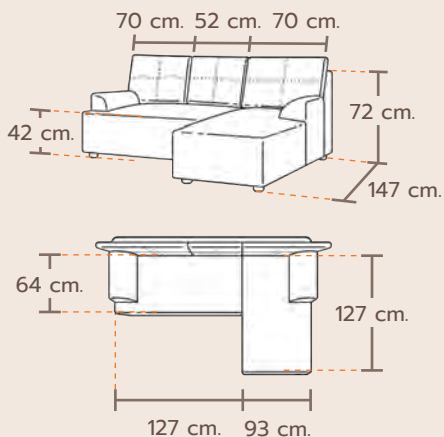

SPECIFICATION