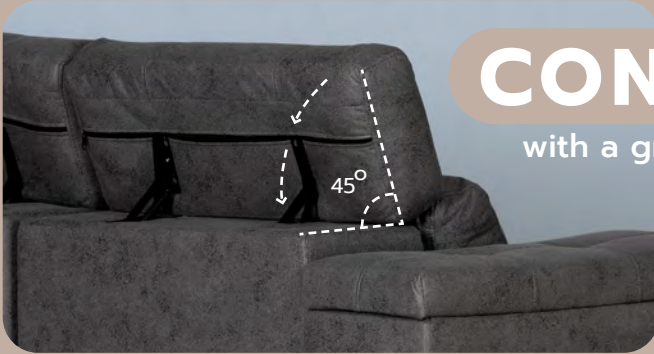

RAPTOR

FS-L304

FS-R304

PU Leather

CONVENIENT

with a great function

หมอนรองหัวมีกลไกเหล็ก สามารถปรับเอนนอน
ได้สะดวกด้วยตัวเอง และยังมาพร้อมกับการ
ทำความสะอาดได้อย่างง่ายดายด้วยรูปแบบซิป
เปิด-ปิด เพื่อทำความสะอาดข้างในตัวหมอน