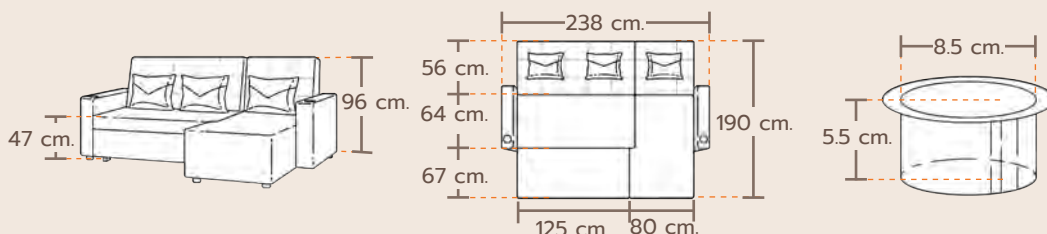

SPECIFICATION